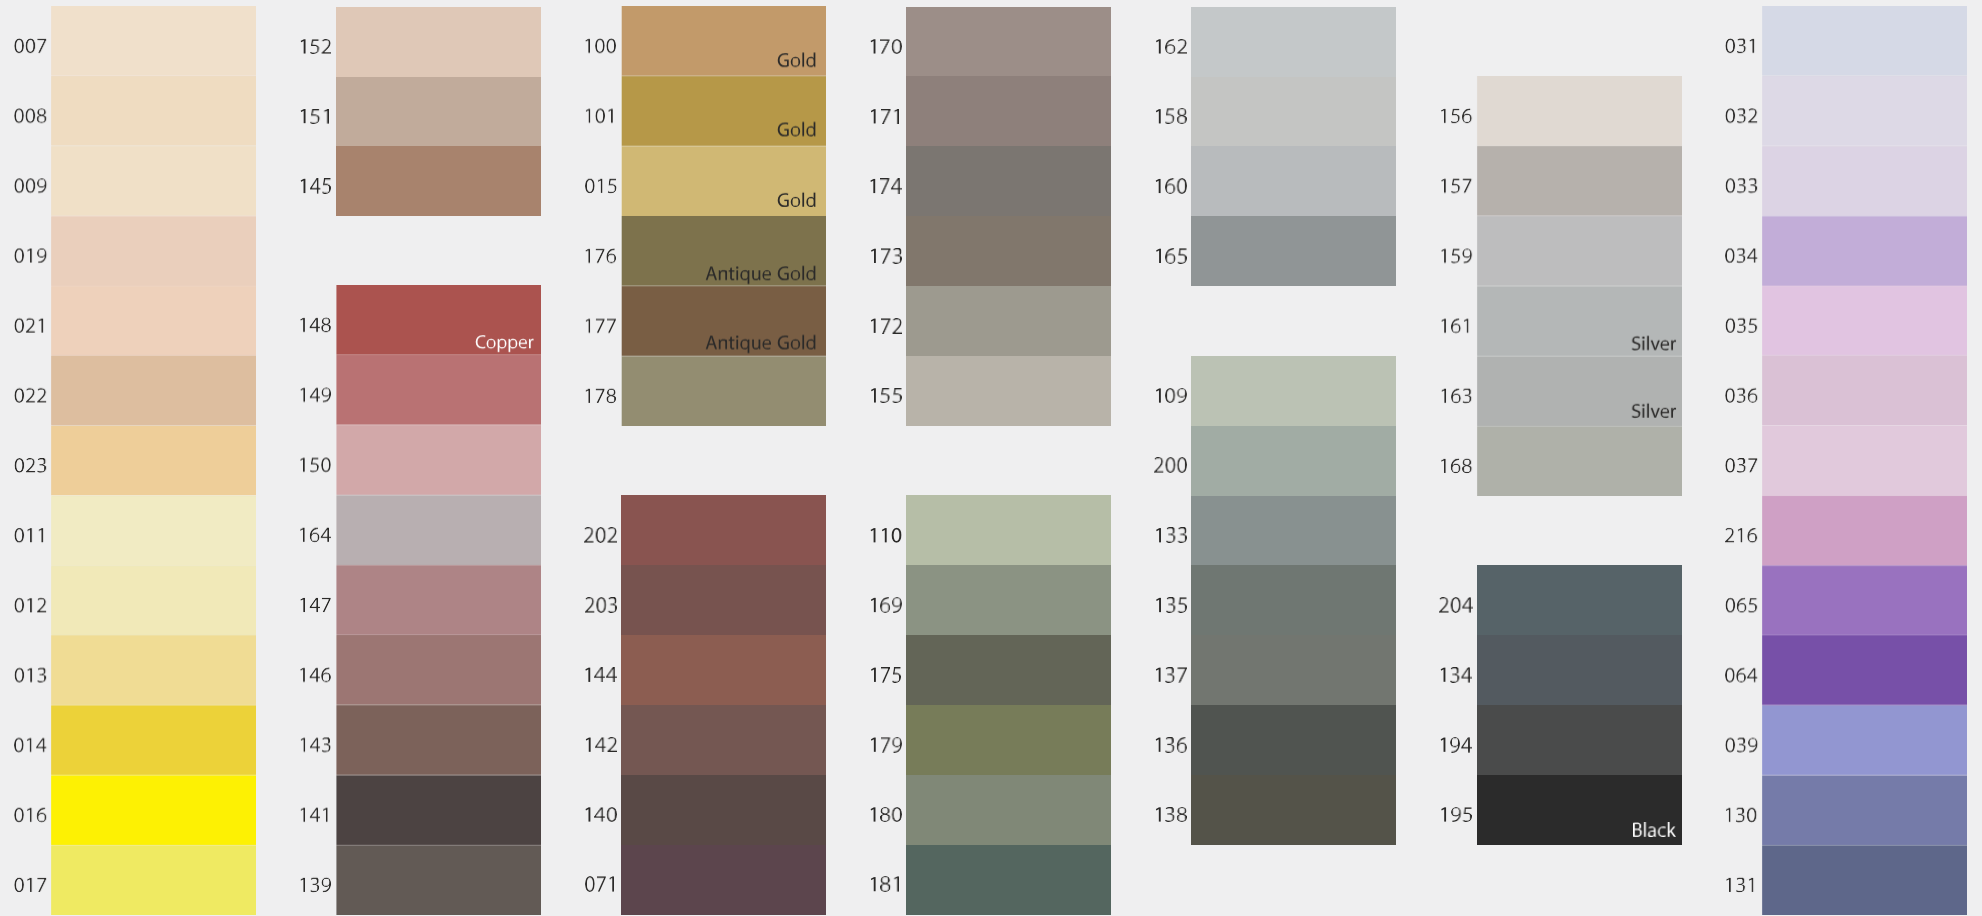

OPACHI

Pouch & Ribbon

Pouch & Printed Ribbon

Logo Printed Ribbon

- * Standard sizes for printed satin ribbon; 10 mm, 15 mm and 25 mm.
- * Minimum order quantity is 1.000 meters for standard sizes.
- * Minimum order quantity is 3.000 meters for other sizes.
- * Ribbons packed in 100 mt. rolls

Parliament

Cyan

Turquoise

Type 1 Pouches

Classic Pouches

Sizes

- 1 45 x 60 mm
- 2 70 x 80 mm
- 3 90 x 105 mm
- 4 115 x 125 mm
- 5 140 x 170 mm

* May be produced with velour, suede, alcantara, leather, artificial leather and satin