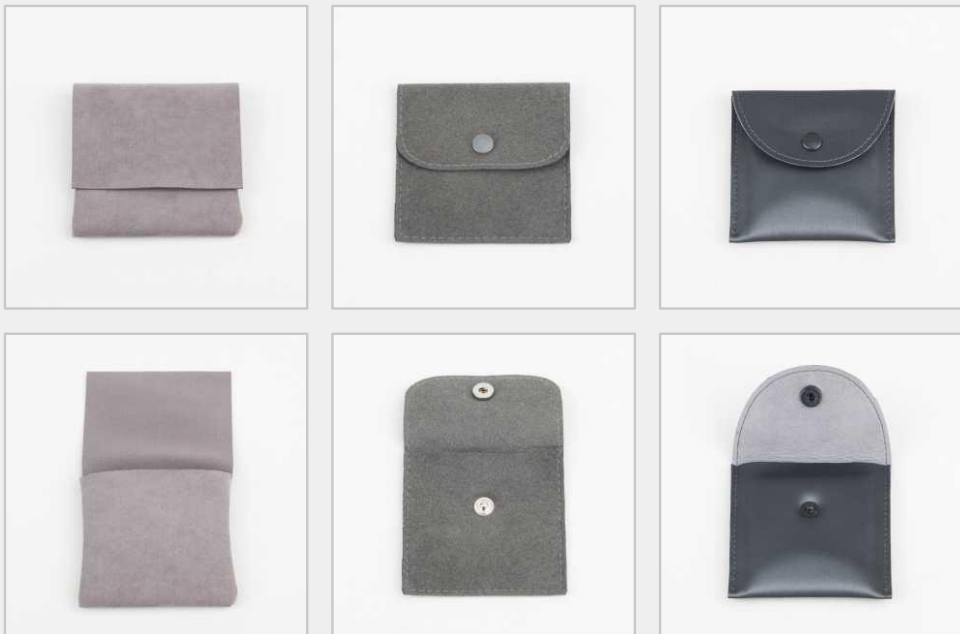

** May be produced with velour, suede, alcantara, leather, artificial leather and satin*

Type 3 Pouches

Custom Shape Pouches

Type 4 Pouches

Round Bottom Pouches

1 50 x 50 x 100 mm

2 75 x 75 x 120 mm

Type 5 Pouches

Square Bottom Pouches

1 80 x 80 x 140 mm

2 100 x 100 x 180 mm

Type 6 Pouches

Envelope Pouches

Type 7 Pouches

Royal Pouches

- Sizes:
- 1 70 x 70 mm
 - 2 90 x 90 mm
 - 3 110 x 110 mm