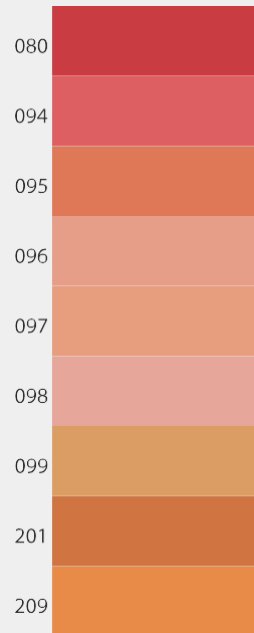

OPACHI

Pouch & Ribbon

Pouch & Printed Ribbon

Logo Printed Ribbon

- * Standard sizes for printed satin ribbon; 10 mm, 15 mm and 25 mm.
- * Minimum order quantity is 1.000 meters for standard sizes.
- * Minimum order quantity is 3.000 meters for other sizes.
- * Ribbons packed in 100 mt. rolls

Parliament

Cyan

Turquoise

Type 1 Pouches

Classic Pouches

Sizes

- 1 45 x 60 mm
- 2 70 x 80 mm
- 3 90 x 105 mm
- 4 115 x 125 mm
- 5 140 x 170 mm

* May be produced with velour, suede, alcantara, leather, artificial leather and satin

Type 2 Pouches

Rectangular Pouches

- Sizes:
- 1 70 x 90 mm
 - 2 90 x 130 mm
 - 3 100 x 140 mm
 - 4 125 x 160 mm
 - 5 140 x 170 mm
 - 6 160 x 210 mm
 - 7 240 x 300 mm

Type 2 Pouches

Rectangular Pouches (+Inside Covered)