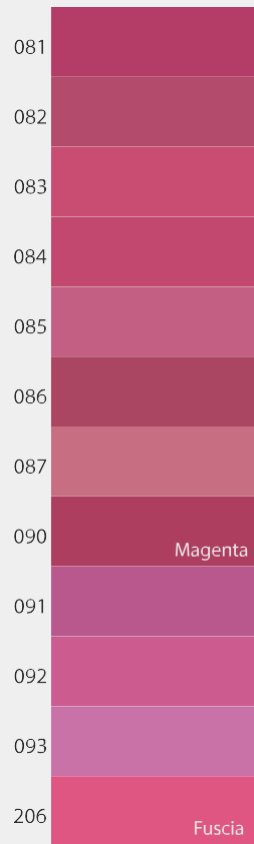

OPACHI

Pouch & Ribbon

Pouch & Printed Ribbon

Logo Printed Ribbon

- * Standard sizes for printed satin ribbon; 10 mm, 15 mm and 25 mm.
- * Minimum order quantity is 1.000 meters for standard sizes.
- * Minimum order quantity is 3.000 meters for other sizes.
- * Ribbons packed in 100 mt. rolls

Parliament

Cyan

Turquoise

Type 1 Pouches

Classic Pouches

Sizes

- 1 45 x 60 mm
- 2 70 x 80 mm
- 3 90 x 105 mm
- 4 115 x 125 mm
- 5 140 x 170 mm

* May be produced with velour, suede, alcantara, leather, artificial leather and satin

Type 2 Pouches

Rectangular Pouches

- Sizes:
- 1 70 x 90 mm
 - 2 90 x 130 mm
 - 3 100 x 140 mm
 - 4 125 x 160 mm
 - 5 140 x 170 mm
 - 6 160 x 210 mm
 - 7 240 x 300 mm

Type 2 Pouches

Rectangular Pouches (+Inside Covered)